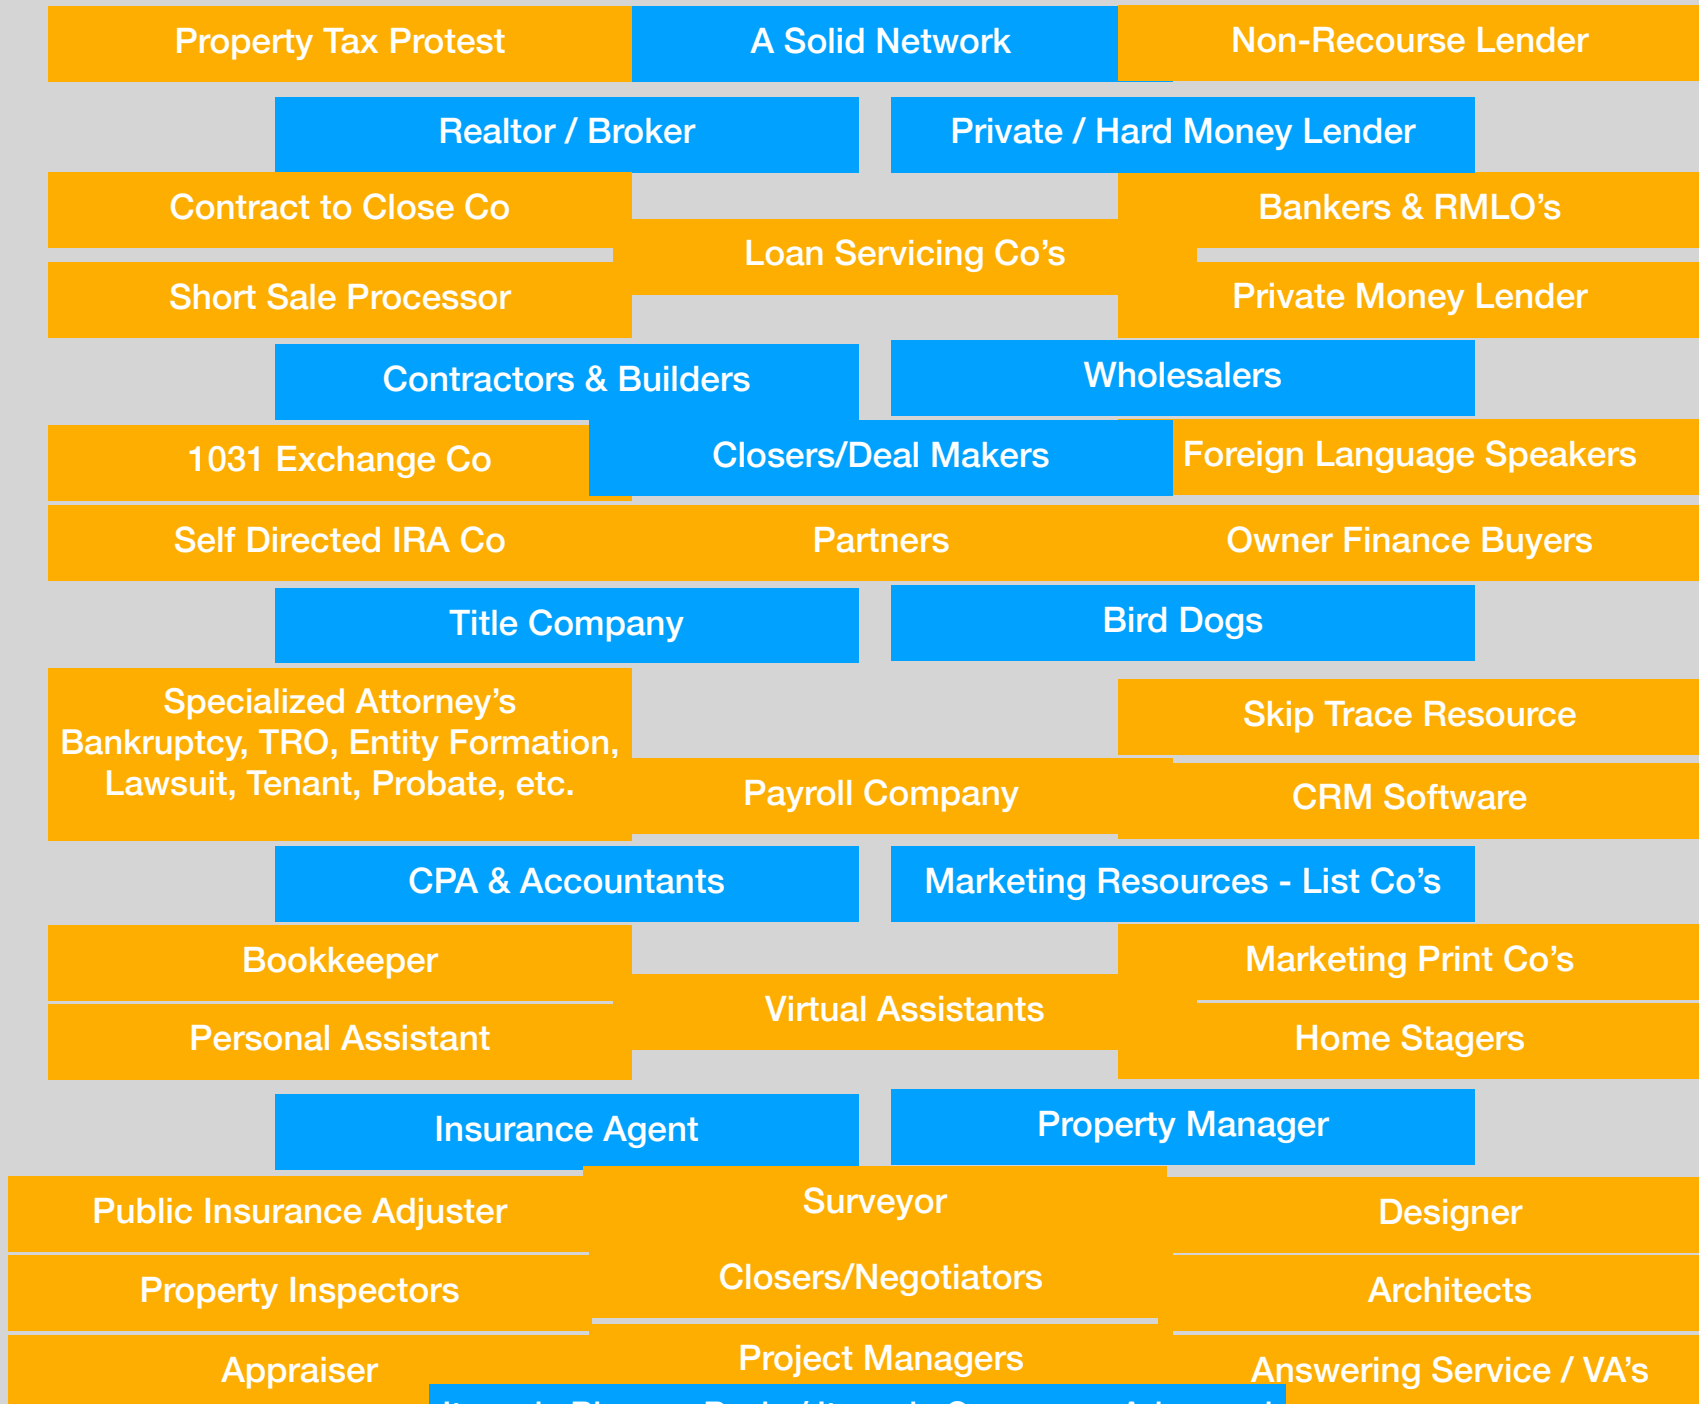

Power Team - Advanced Level

Items in Blue are Basic / Items in Orange are Advanced